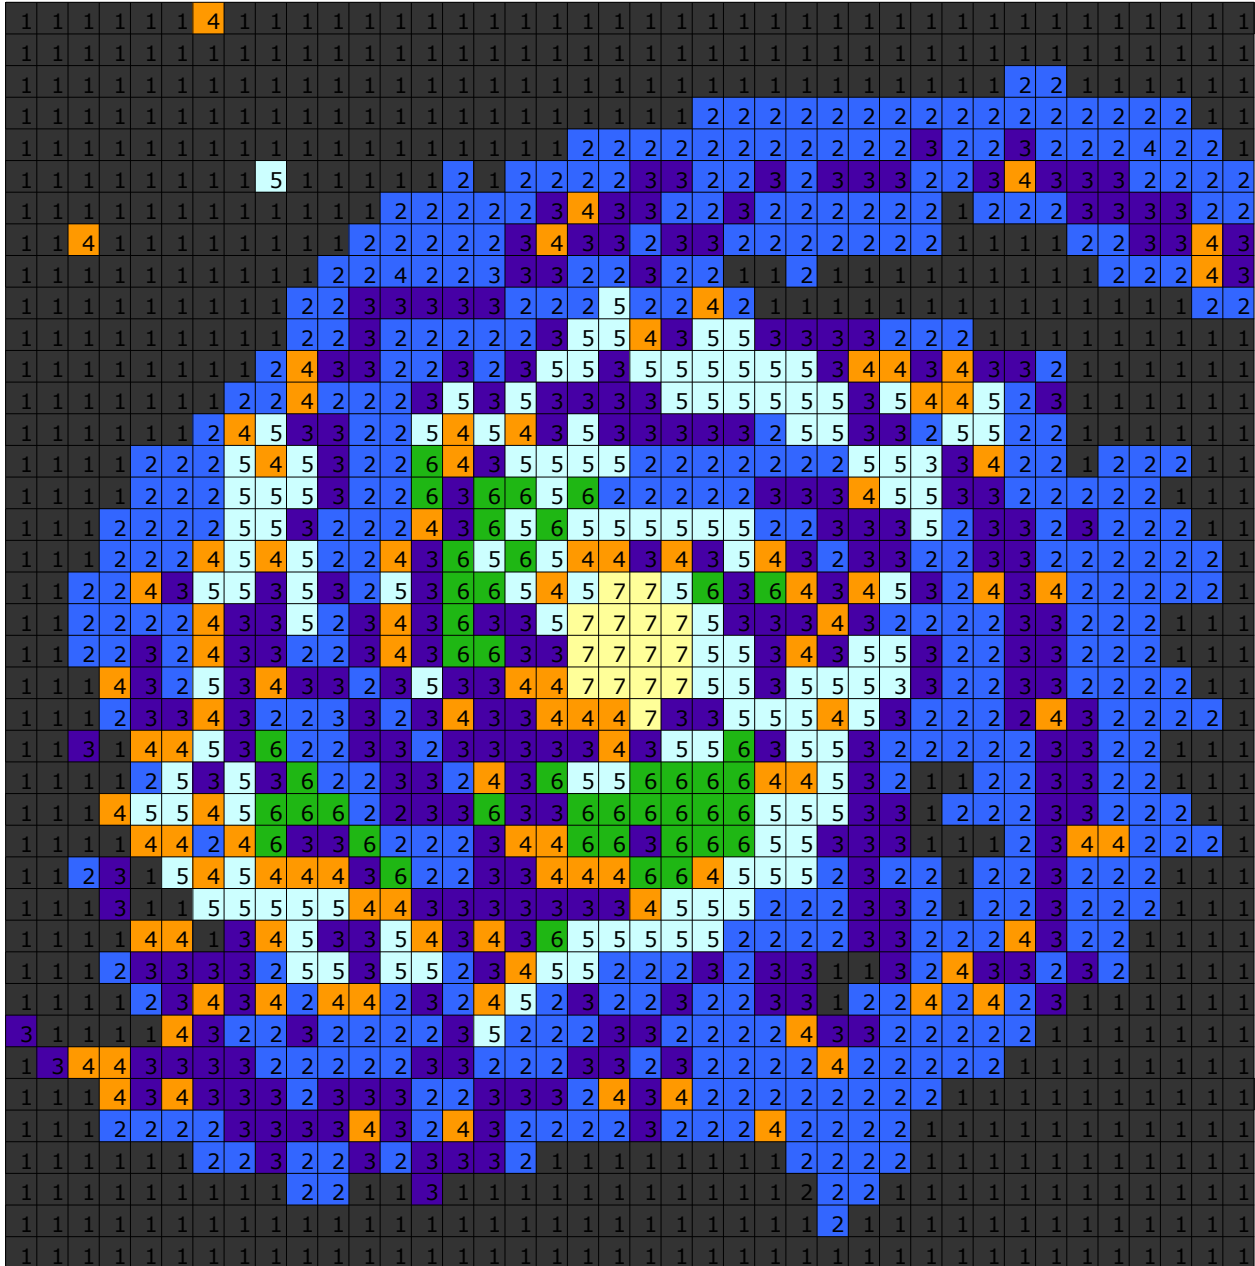

Make Your Own Astronomy Image

Pick a square to color and help us to find out what this picture looks like!

- 1 – Black
- 5 – Light Blue
- 2 – Blue
- 6 – Green
- 3 – Purple
- 7 – Yellow
- 4 – Orange