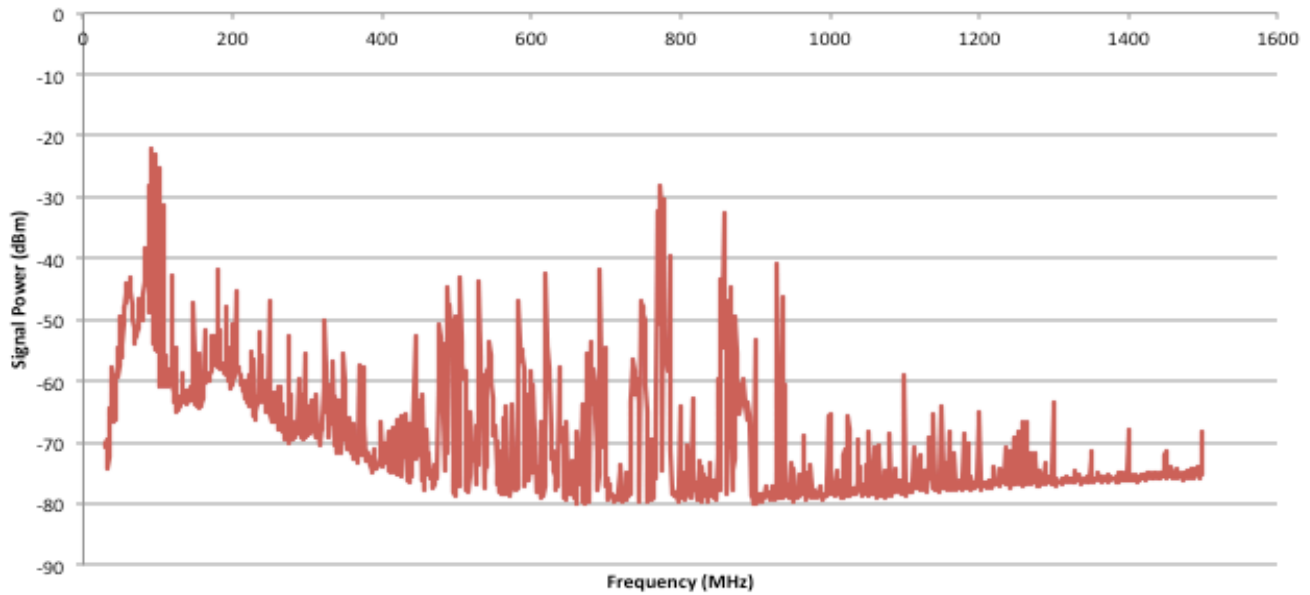

RFI Inspection for "Night of Open Door"

Prepared by Jose Chavez & Hamdi Mani

2013 Mar 02

ISTB4 Lobby

Spectrum of FM Band (88MHz-108MHz)

FM Channels

1	88.3 KNAI	14	100.7 KSLX
2	89.1 KLVK	15	101.5 KZON
3	89.5 KBAQ	16	102.5 KNIX
4	90.3 KFLR	17	103.5 KLNZ
5	91.5 KJZZ	18	103.9 KEDJ
6	92.3 KKFR	19	104.7 KZZP
7	93.3 KDKB	20	105.5 KLVA
8	94.5 KOOL	21	105.9 KHOT
9	95.5 KYOT	22	106.5 KKMR
10	96.9 KMXP	23	106.9 KDVA
11	97.9 KUPD	24	107.1 KVVA
12	98.7 KKLK	25	107.9 KMLE
13	99.9 KESZ		

Total Bandwidth (30MHz-1.5GHz)

Frequency bands used in the United States

Current / Planned Technologies	Previous Technologies	Band	Frequency (MHz)
3G, 4G, MediaFlo, DVB-H		700	698–806
SMR iDEN, ESMR CDMA (future), ESMR LTE (future)		800	806–824 and 851–869
GSM, IS-95 (CDMA), 3G	AMPS, IS-136 (D-AMPS)	850	824–849 and 869–894
Unknown		1400	1,392–1,395 and 1,432–1,435
GSM, IS-95 (CDMA), 3G, 4G	IS-136 (D-AMPS)	PCS	1,850–1,910 and 1,930–1,990
3G, 4G		AWS	1,710–1,755 and 2,110–2,155
4G		BRS/EBS	2,496–2,690