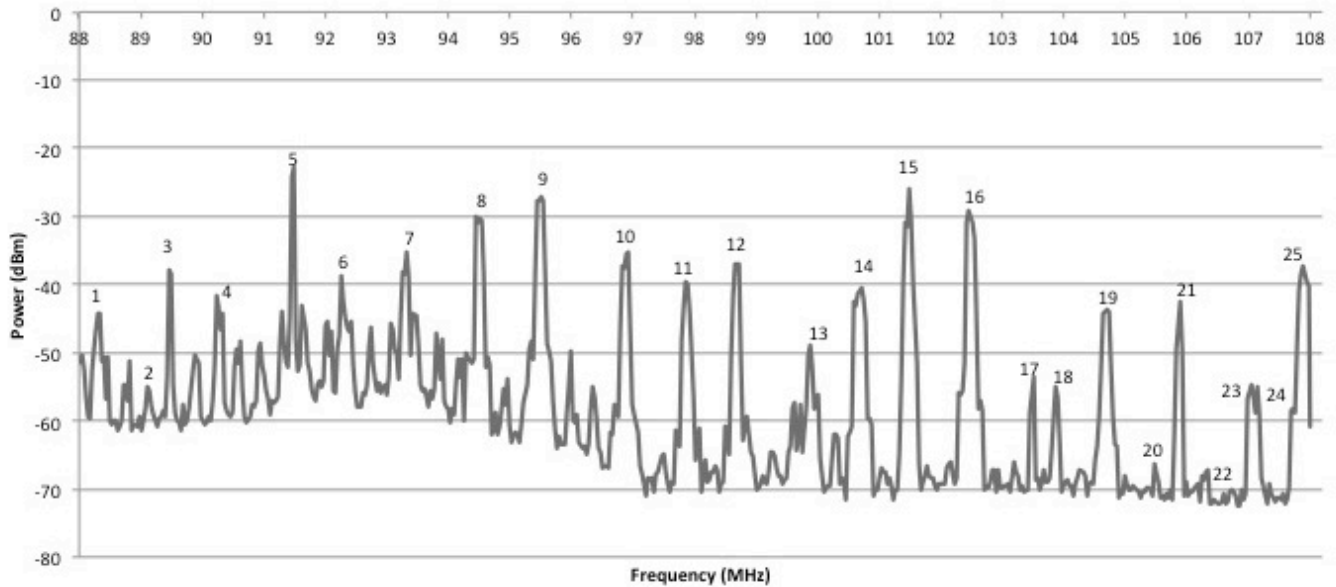

RFI Inspection for "Night of Open Door"

Prepared by Jose Chavez & Hamdi Mani

2013 Mar 02

ISTB4 Lobby

Spectrum of FM Band (88MHz-108MHz)

FM Channels

1	88.3 KNAI	14	100.7 KSLX
2	89.1 KLVK	15	101.5 KZON
3	89.5 KBAQ	16	102.5 KNIX
4	90.3 KFLR	17	103.5 KLNZ
5	91.5 KJZZ	18	103.9 KEDJ
6	92.3 KKFR	19	104.7 KZZP
7	93.3 KDKB	20	105.5 KLVA
8	94.5 KOOL	21	105.9 KHOT
9	95.5 KYOT	22	106.5 KKMR
10	96.9 KMXP	23	106.9 KDVA
11	97.9 KUPD	24	107.1 KVVA
12	98.7 KKLK	25	107.9 KMLE
13	99.9 KESZ		

Total Bandwidth (30MHz-1.5GHz)

Frequency bands used in the United States

Current / Planned Technologies	Previous Technologies	Band	Frequency (MHz)
3G, 4G, MediaFlo, DVB-H		700	698–806
SMR iDEN, ESMR CDMA (future), ESMR LTE (future)		800	806–824 and 851–869
GSM, IS-95 (CDMA), 3G	AMPS, IS-136 (D-AMPS)	850	824–849 and 869–894
Unknown		1400	1,392–1,395 and 1,432–1,435
GSM, IS-95 (CDMA), 3G, 4G	IS-136 (D-AMPS)	PCS	1,850–1,910 and 1,930–1,990
3G, 4G		AWS	1,710–1,755 and 2,110–2,155
4G		BRS/EBS	2,496–2,690